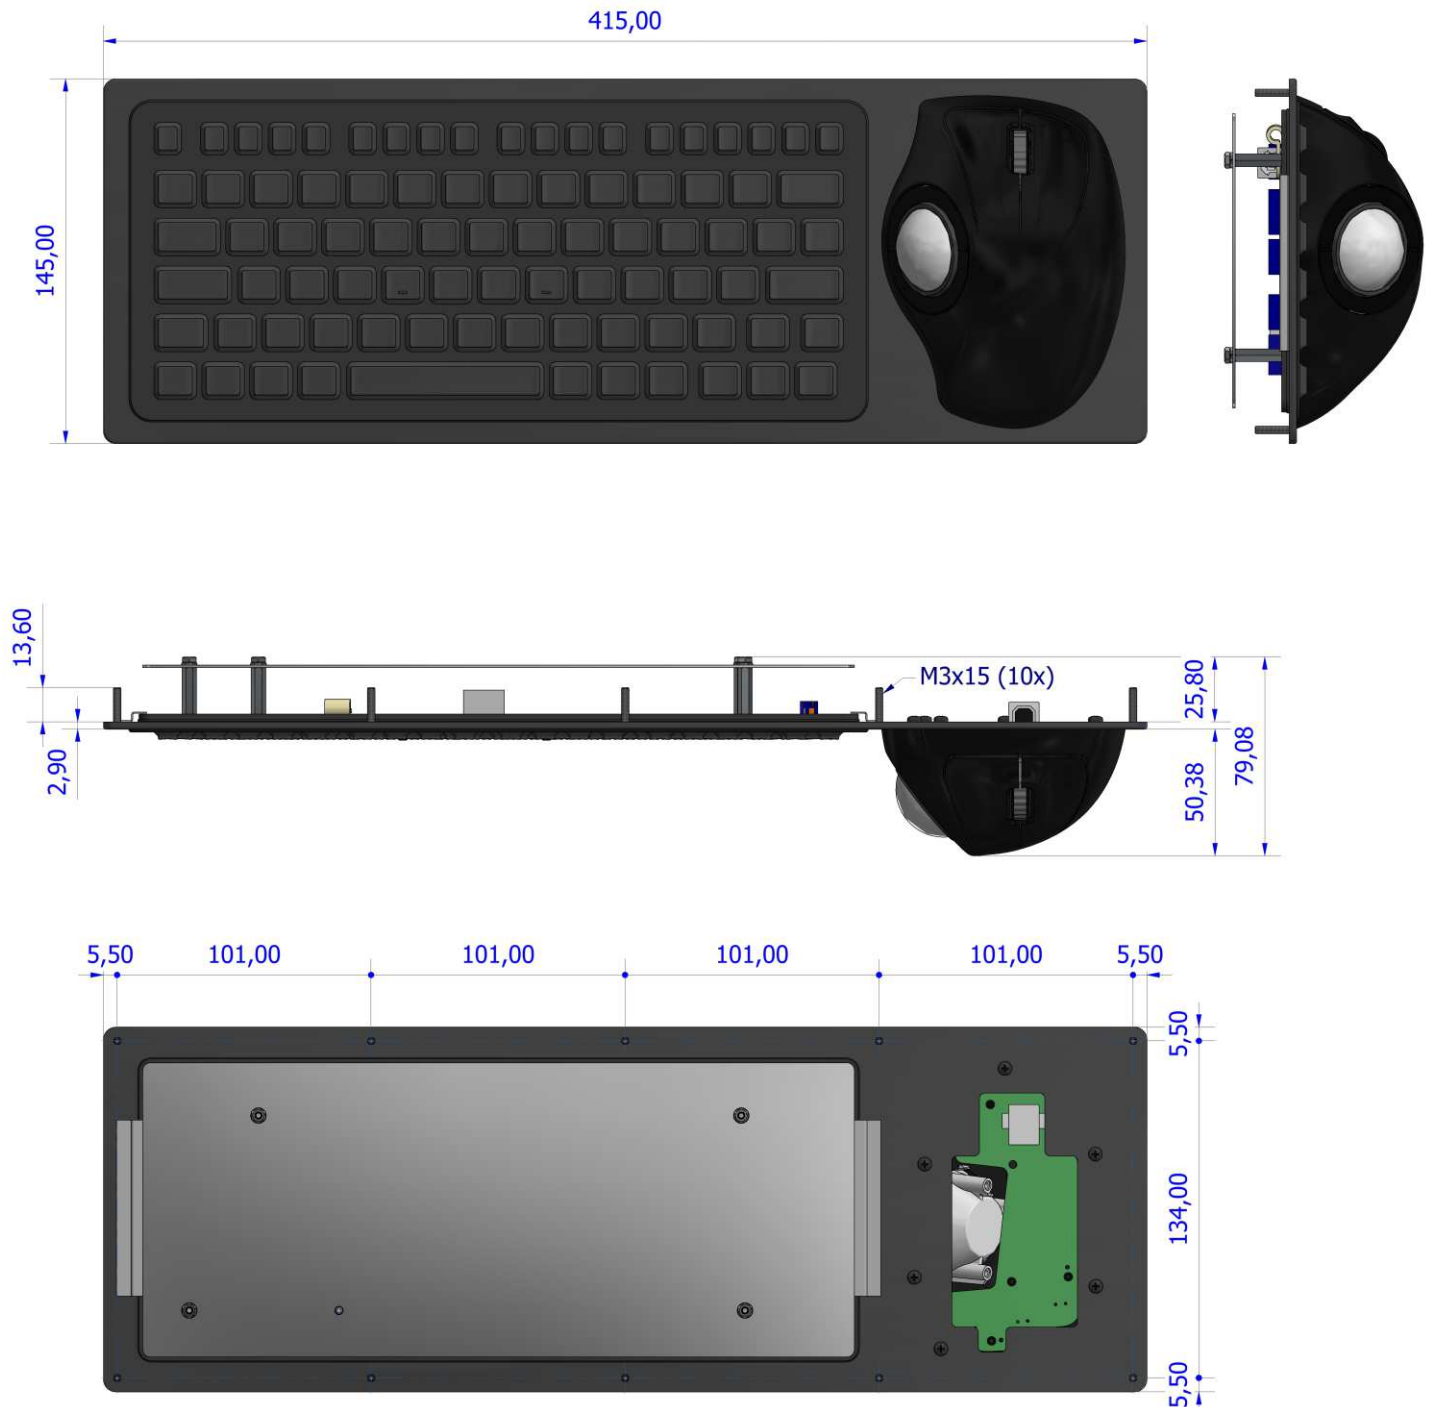

TRACKBALL

Ball size/material	: Ø38.1mm (1.5")/Epoxy resin
Tracking force	: 20-40 grams – PTFE seal
Ball load	: 100N (10Kg) maximum downward pressure for 2 minutes @ 20°C
Resolvable ball speed	: 30 IPS (inches per second)
Tracking engine	: Infra-red optical navigation technology
Removable ring	: PC/ABS, black

SCROLL WHEEL

Wheel diameter	: Ø25mm
Wheel material	: PC/ABS
Wheel colour	: Grey
Encoding technology	: Hall effect
Magnet strength	: N42
Detent-scrolling force	: 30 grams nominal
Switch actuation force	: 275 ± 125 grams force

standard white backlight, other colours on request

DIMENSIONAL DRAWING
Panel mount version

Dim in mm.

The company reserves the right to alter without prior knowledge the specification or design of any standard product or service.

Dim in mm.