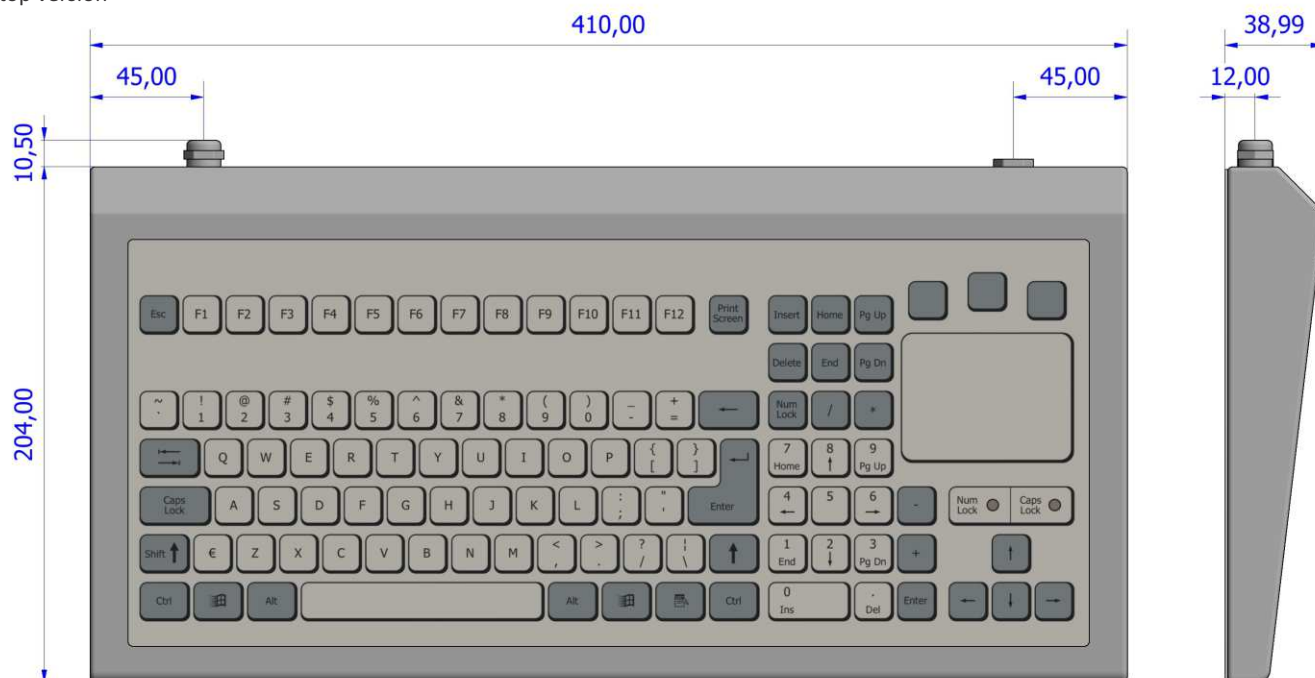

DIMENSIONAL DRAWING

Desktop version

Dim in mm.

COLOURS

Metal enclosure : RAL7037 Dusty grey

Keyboard background : RAL7035 Light grey

Key edges : RAL7037 Dusty grey

Key legends : RAL9005 Jet Black

The company reserves the right to alter without prior knowledge the specification or design of any standard product or service.