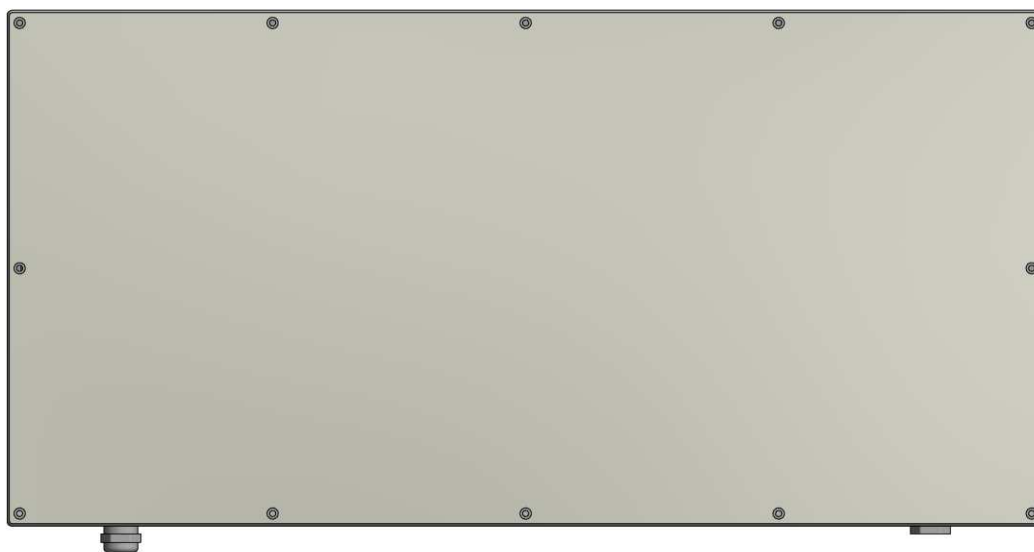

DIMENSIONAL DRAWING

Desktop version

Dim in mm.

COLOURS

Metal enclosure : RAL7037 Dusty grey

Keyboard background : RAL7035 Light grey

Key edges : RAL7037 Dusty grey

Key legends : RAL9005 Jet Black

The company reserves the right to alter without prior knowledge the specification or design of any standard product or service.