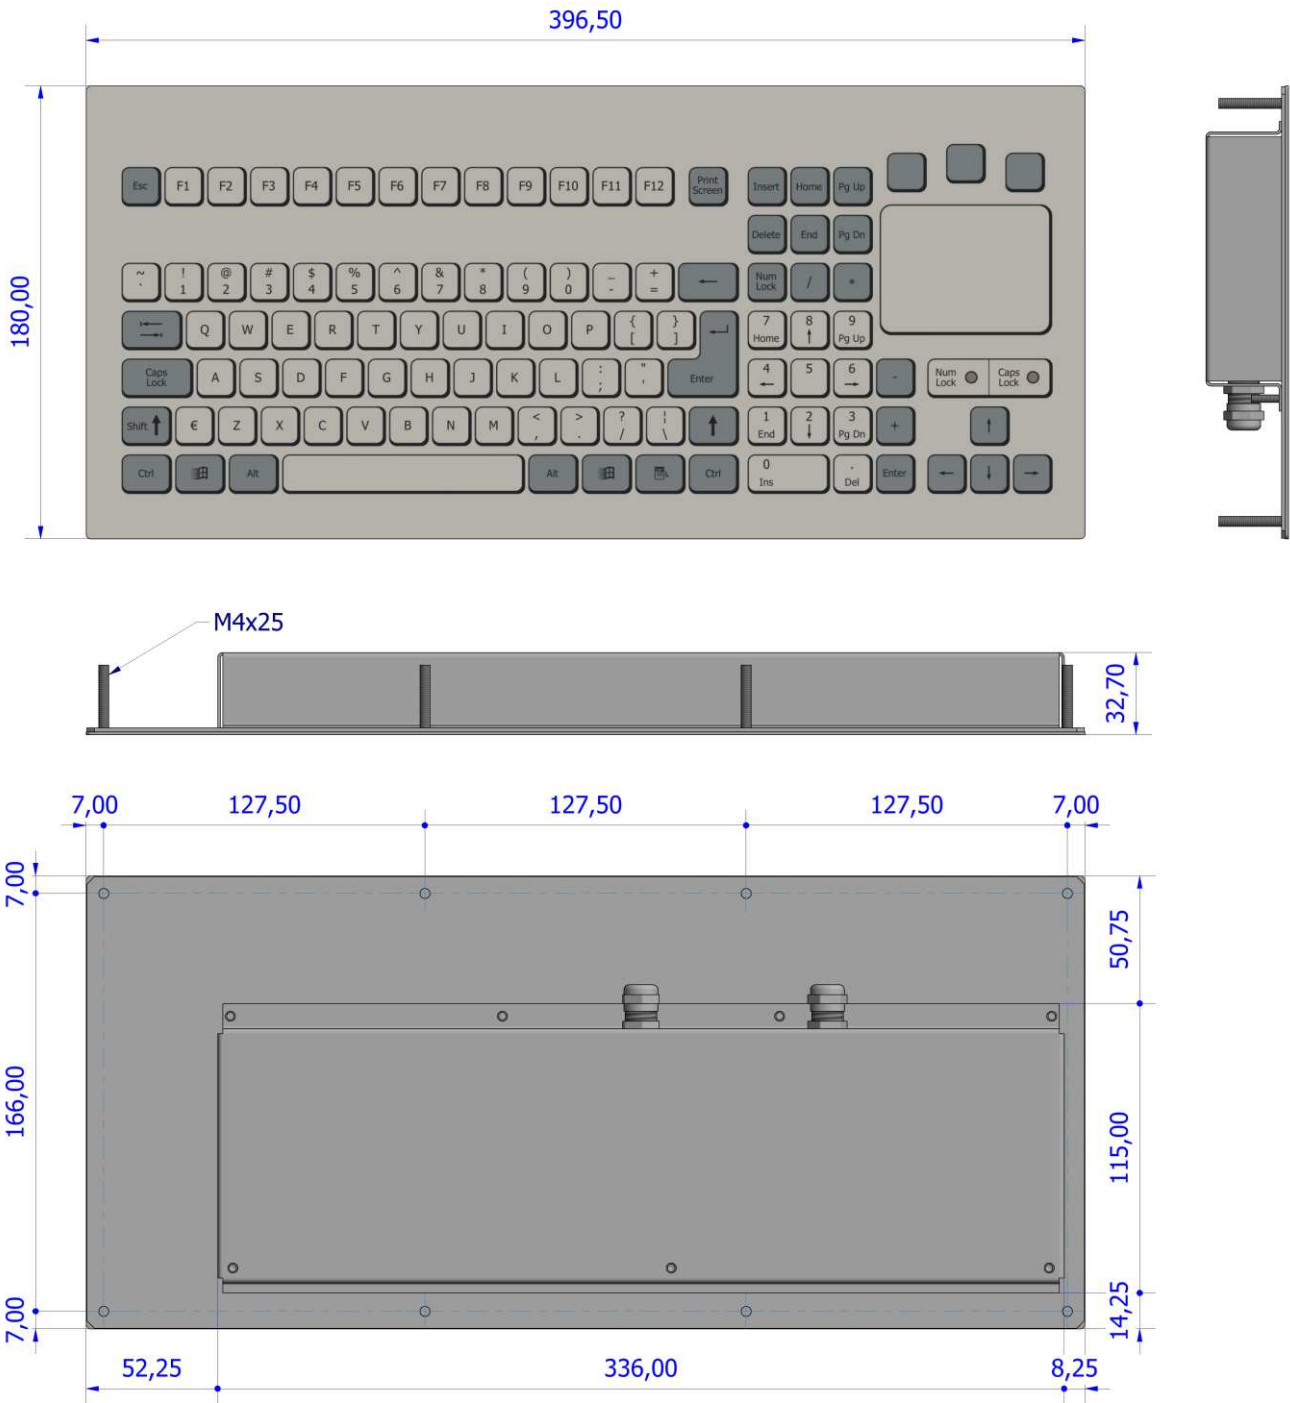

MAIN FEATURES

Panel mount version

- Front of panel mounting by eight M4-threaded studs
- Metal protection covers on the backside protect the mechanical- and electronical components.
- Added silicon sponge seal for perfect sealing into the user's panel
- Dimensions / weight : 396 x 180 x 32 mm / 1,3 kg

Desktop version

- The keyboard is housed in a robust steel enclosure
- Dimensions / weight : 410 x 204 x 42 / 2,1 kg

GENERAL TECHNICAL SPECIFICATIONS

Sealing	: IP65 sealed
Keys	: 106 tactile membrane keys
Pointing Device	: touchpad
Output	: 1,6 m. PS/2 (2 cables) or USB (1 cable)
Power requirements	: Directly from PS/2 or USB port
Operating temp.	: 0°C to +60°C

xxx = protocol output : PS/2 or USB

DIMENSIONAL DRAWING

Panel mount version

Dim in mm.

COLOURS

Metal enclosure : RAL7037 Dusty grey

Keyboard background : RAL7035 Light grey

Key edges : RAL7037 Dusty grey