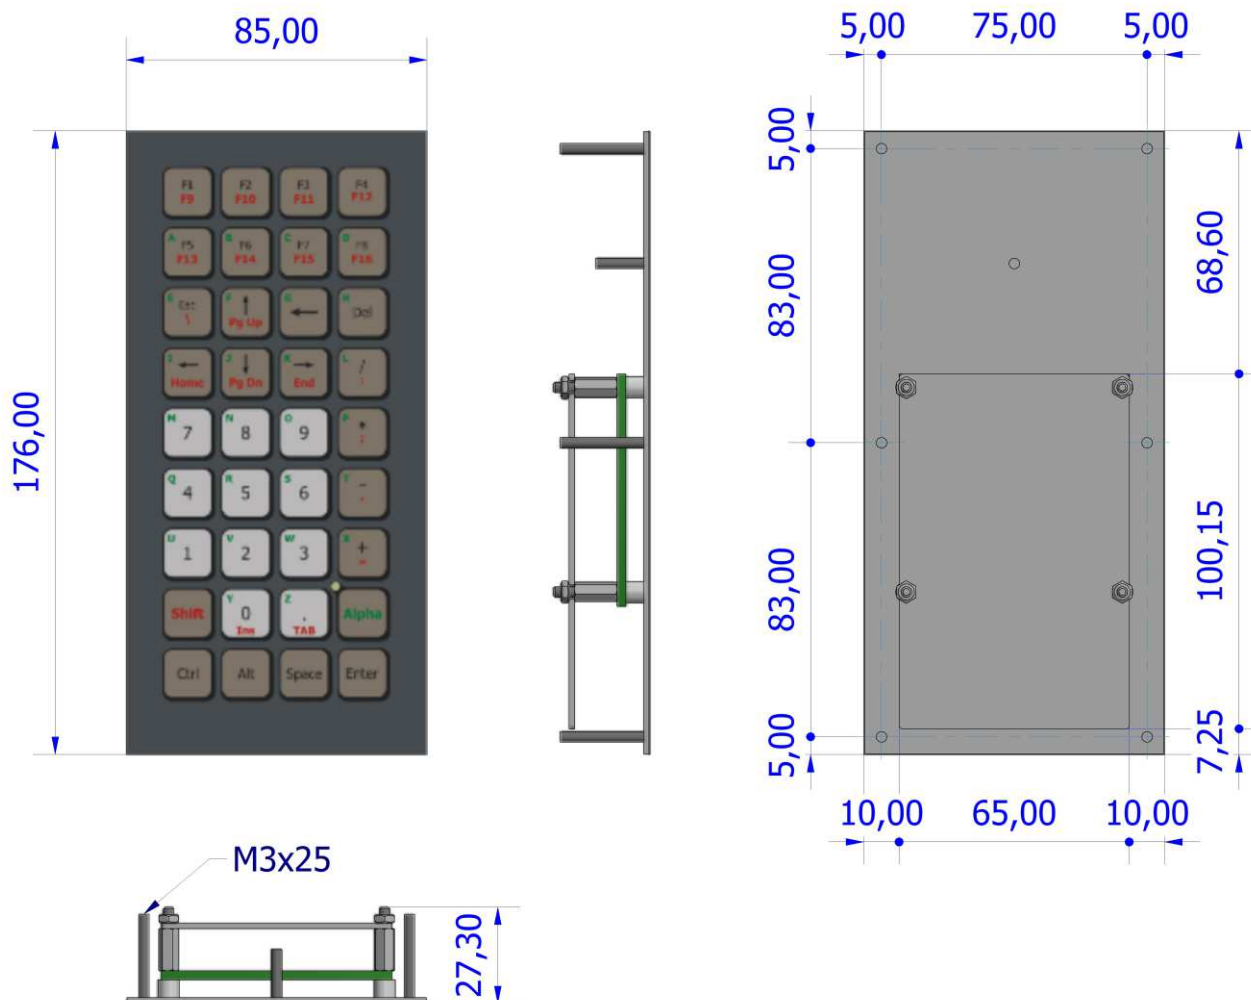

Desktop version :

- The keyboard is mounted in a very stylish and robust ABS housing
- Dimensions / weight : 105 x 210 x 60 mm / 0,3 kg

GENERAL TECHNICAL SPECIFICATIONS

Sealing	: IP65 sealed
Keys	: 36 tactile membrane keys
Output	: 1,6 m. PS/2 or USB cable(s)
Power requirements	: Directly from PS/2 or USB port
Operating temp.	: 0°C to +60°C
Front layer	: Black polyester front layer with embossed keys, scratch and chemical resistant

ORDER INFO

PANEL MOUNT	DESKTOP
KBM36F1xxx	KBM36S1xxx

xxx = protocol output :
USB or PS/2

DIMENSIONAL DRAWING

Panel mount version

Dim in mm.

COLOURS

Background : RAL 7024 graphite grey