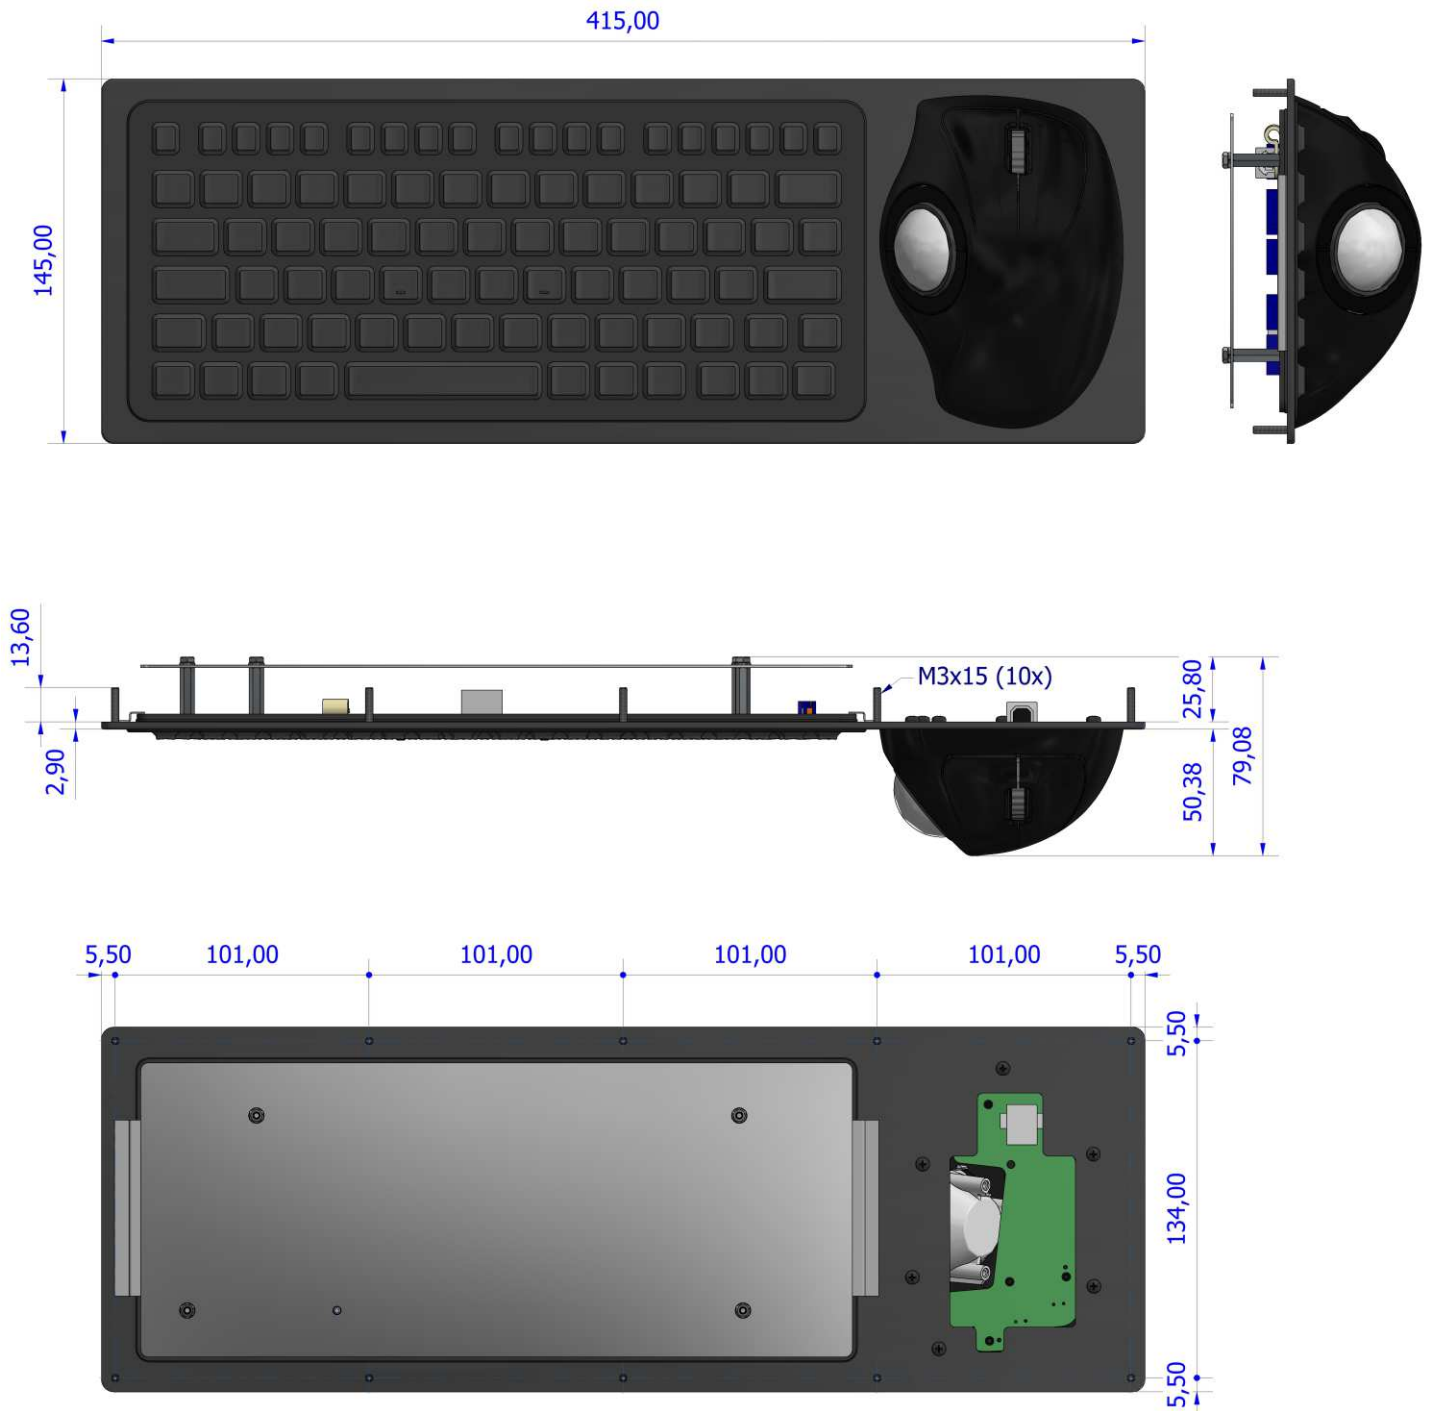

0,6 m

GENERAL TECHNICAL SPECIFICATIONS

KEYBOARD

Sealing	: IP67 sealed frontal
Keys	: 85 rubber keys
Pointing Device	: 38 mm ergonomic trackball
Output	: 1,6 m. USB cable
Power requirements	: Directly from USB port
Operating temp.	: -0°C to +70°C
Storage temp. range	: -40°C to +85°C
Switch force	: 300 grams +- 100 grams
Switch stroke	: 1,5 mm
Lifetime switches	: 1 million actuations

TRACKBALL

Ball size/material	: Ø38.1mm (1.5")/Epoxy resin
Tracking force	: 20-40 grams – PTFE seal
Ball load	: 100N (10Kg) maximum downward pressure for 2 minutes @ 20°C
Resolvable ball speed	: 30 IPS (inches per second)
Tracking engine	: Infra-red optical navigation technology
Removable ring	: PC/ABS, black

SCROLL WHEEL

Wheel diameter	: Ø25mm
Wheel material	: PC/ABS
Wheel colour	: Grey
Encoding technology	: Hall effect
Magnet strength	: N42
Detent-scrolling force	: 30 grams nominal
Switch actuation force	: 275 ± 125 grams force

standard white backlight, other colours on request

DIMENSIONAL DRAWING
Panel mount version

RKTE85-MC1

Dim in mm.

The company reserves the right to alter without prior knowledge the specification or design of any standard product or service.