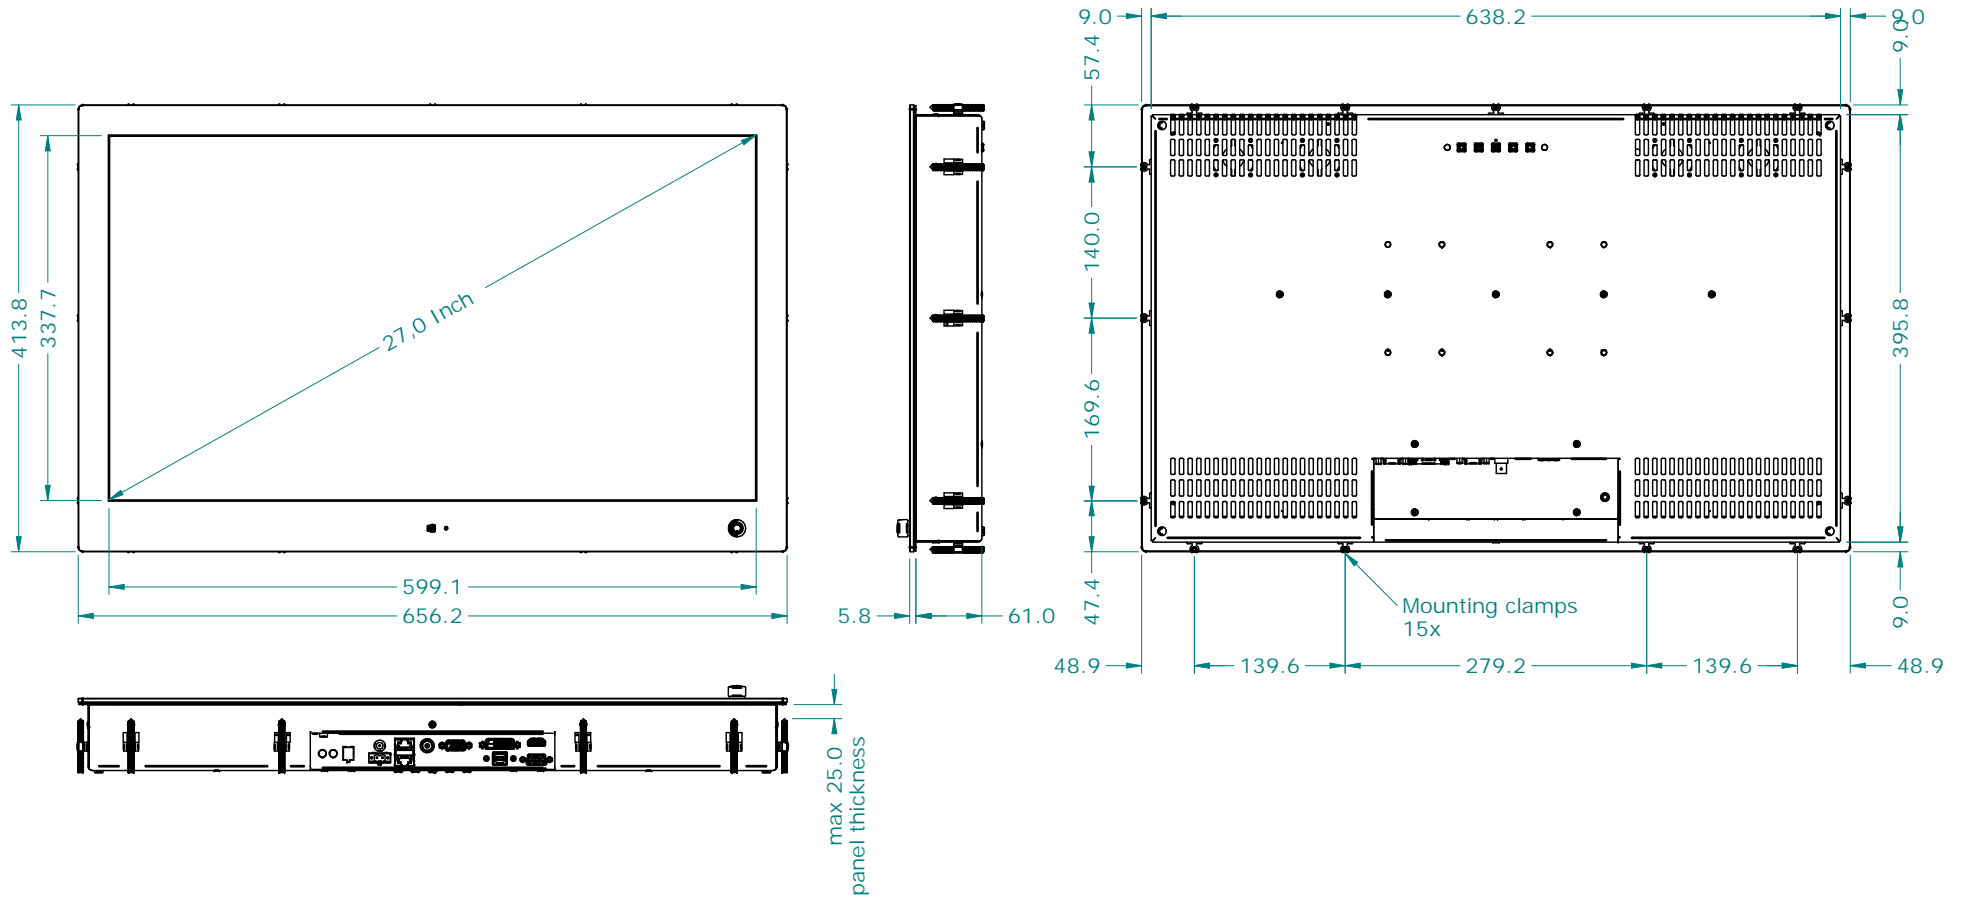

MODEL SRT-27W / PHT-27W

SRT/PHT 27W-dims (07-09-2019)

DIMENSIONS ARE SUBJECT TO CHANGE WITHOUT NOTICE

ISO 128  ALL DIMENSIONS ARE IN MILLIMETERS