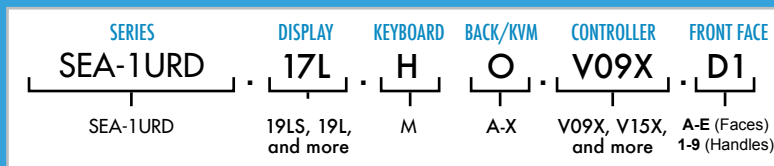

SPECIFICATIONS

- Dimensions: 1.75"(1U) x 19"W x 24"D
- Weight: 24lbs
- Power Consumption: 35 Watts
  (Values may vary depending on configuration)