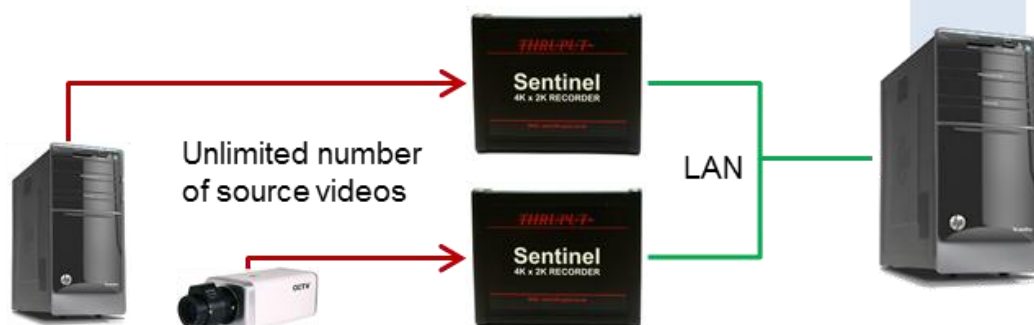

THRUPUT

Sentinel Video Wall Any image, any size, anywhere

The Sentinel Video Wall enables the real time capture and remote viewing of any video source.

- *Modular and scalable.*
- *Any resolution.*
- *Any video format.*
- *Unlimited number of channels.*
- *Complete flexibility: any image, anywhere.*

The system uses lossless video capture with CAT 5 network transmission to enable any format of video data, and any number of video channels to be captured and transported to multiple display locations where real time composite images are provided.

Key features

- Any number of video sources may be captured.
- The system accepts any video format or resolution, including:
- Any input may be disconnected or re-connected to a new video source without any interruption to the system function.
- Any input, anywhere at any size or zoom level.
- The system is fully scalable and configurable in real time.

Video wall: Any image, any size, anywhere

Specification

Data Sources	Up to 4K x 2K any video format (DP, HDMI, DVI, VGA).
	2 x USB.
Networking	2 x 1000baseT Ethernet. UDP
	SNMP Management.
Power Supply options. Only one required.	Power over Ethernet.
	Power over USB.
	5V external (offline use).
Physical	Case: 12cm x 10.3 cm.
MTBF	125,000 hours (calculated).
Model Types:	4K x 2K, DVI DL, DVI I
Performance	Up to 30 FPS.