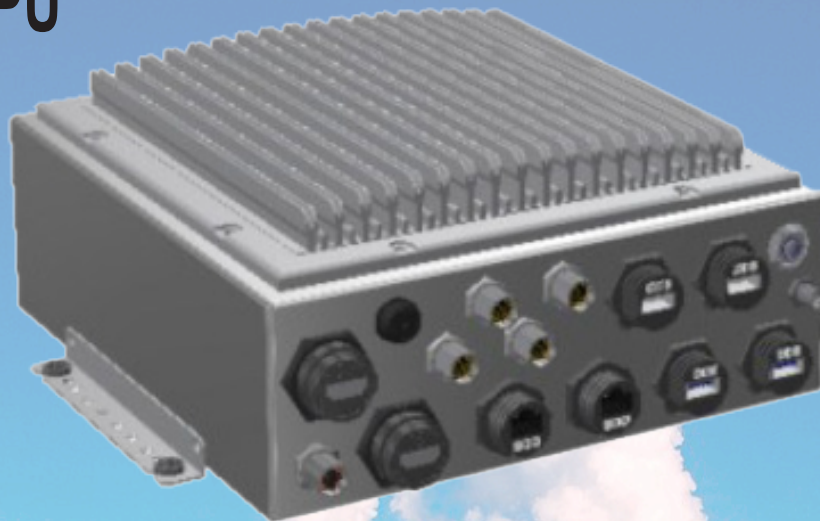

# WK430 Series

Seatronx IP67 Marine & Industrial Computers  
with i5/i7 CPU

## FEATURES

- Onboard Intel® 6th /7th Gen Core™ U-series Processor
- Intel® Gen 9 integrated HD Graphics
- 1 x DDR4 SO-DIMM 1866/2133 MHz up to 16GB (Standard with 8GB, Optional 16GB)
- Integrated 2 x HDMI
- 2 x Intel® Gigabit LAN 1 x Intel® I210-AT Gigabit LAN, 1 x Intel® I219-LM Gigabit LAN (Support iAMT11)
- 2 x 256G SSD Hard Drive, Support RAID 0, 1
- 4 x USB2.0, 4 x USB3.0, 1 x RS232/422/485, 3 x RS232, 1 x 8 bit DIO
- Support Windows® 7, Windows® 10, Windows® Embedded, Linux etc..(Standard with Windows 10)
- 90W Adapter with IP67 Connector (9-36VDC)
- \* Remote on/off Switch Connector
- IP67 Cables HDMI cable, 2M x2PCs, LAN Cable, 2M x 2PCs, COM port cable, 2M x4PCs, USB 3.0 cable, 2M x2PCs, USB 2.0 cable, 2M x2PCs,