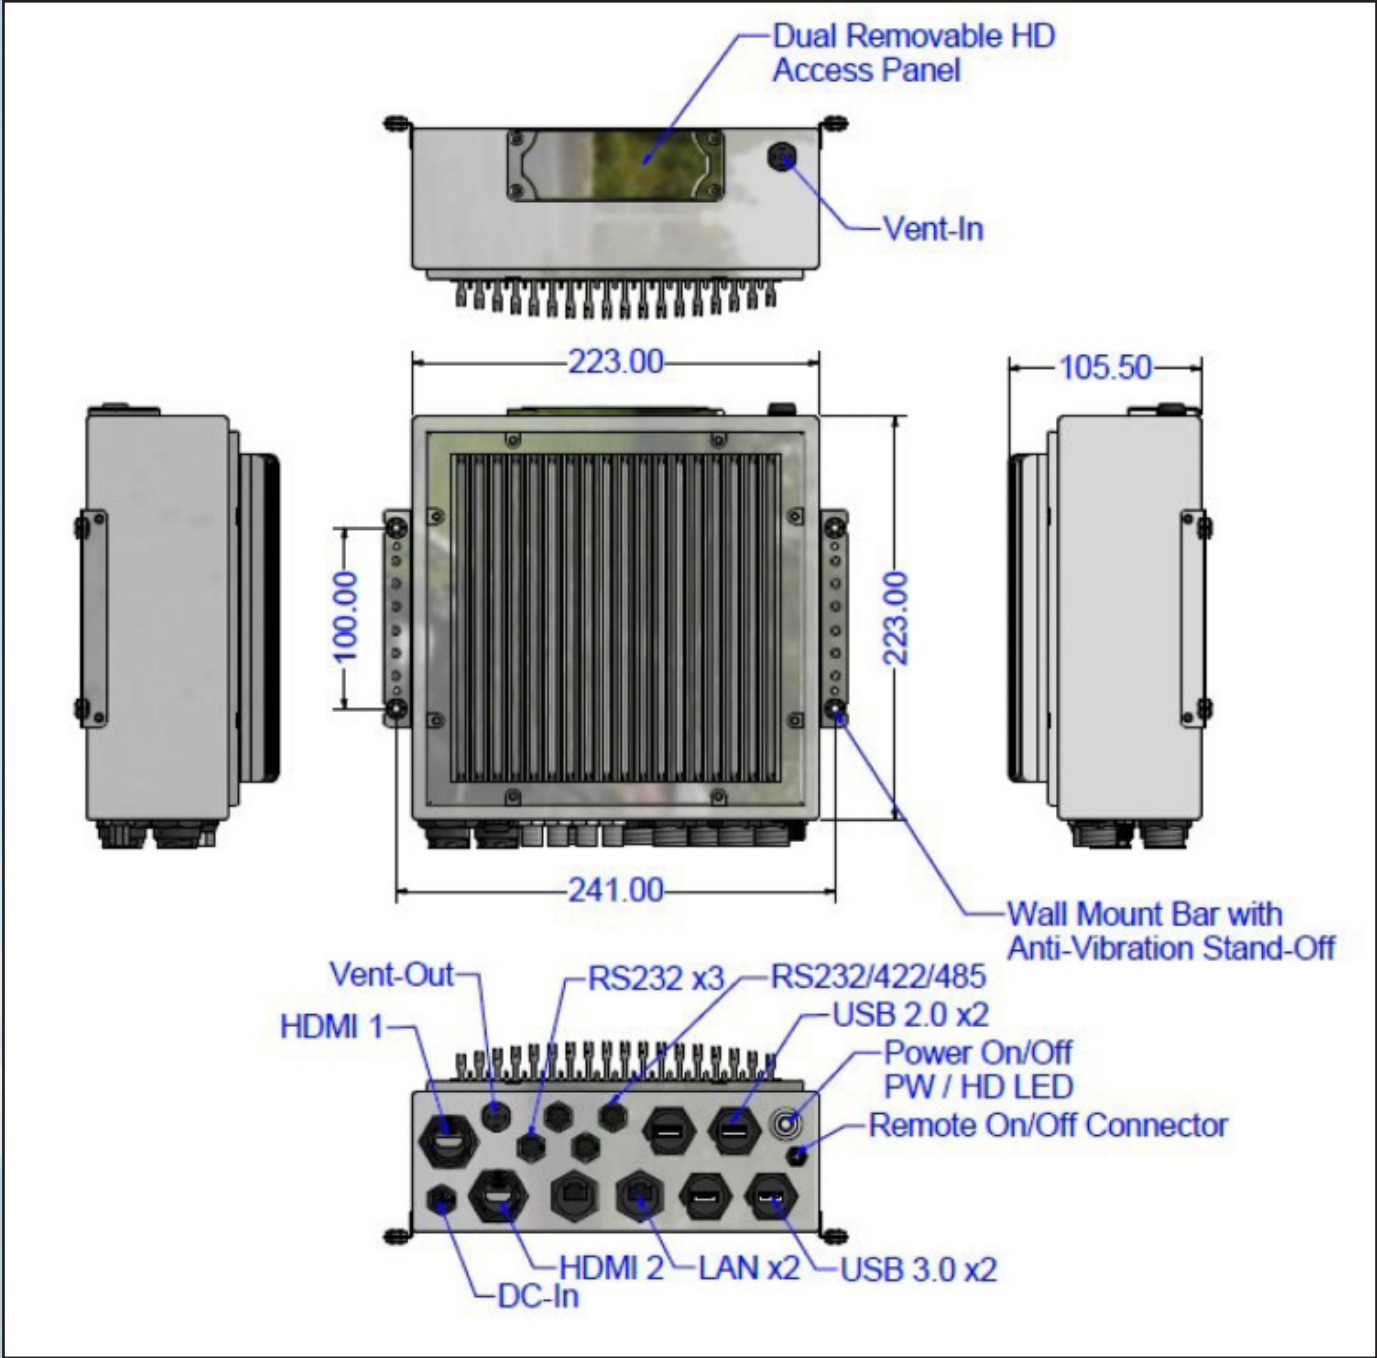

# WK430 Series

Seatronx IP67 Marine & Industrial Computers  
with i5/i7 CPU

## FEATURES

- Onboard Intel® 6th /7th Gen Core™ U-series Processor
- Intel® Gen 9 integrated HD Graphics
- 1 x DDR4 SO-DIMM 1866/2133 MHz up to 16GB (Standard with 8GB, Optional 16GB)
- Integrated 2 x HDMI
- 2 x Intel® Gigabit LAN 1 x Intel® I210-AT Gigabit LAN, 1 x Intel® I219-LM Gigabit LAN (Support iAMT11)
- 2 x 256G SSD Hard Drive, Support RAID 0, 1
- 4 x USB2.0, 4 x USB3.0, 1 x RS232/422/485, 3 x RS232, 1 x 8 bit DIO
- Support Windows® 7, Windows® 10, Windows® Embedded, Linux etc..(Standard with Windows 10)
- 90W Adapter with IP67 Connector (9-36VDC)
- \* Remote on/off Switch Connector
- IP67 Cables HDMI cable, 2M x2PCs, LAN Cable, 2M x 2PCs, COM port cable, 2M x4PCs, USB 3.0 cable, 2M x2PCs, USB 2.0 cable, 2M x2PCs,